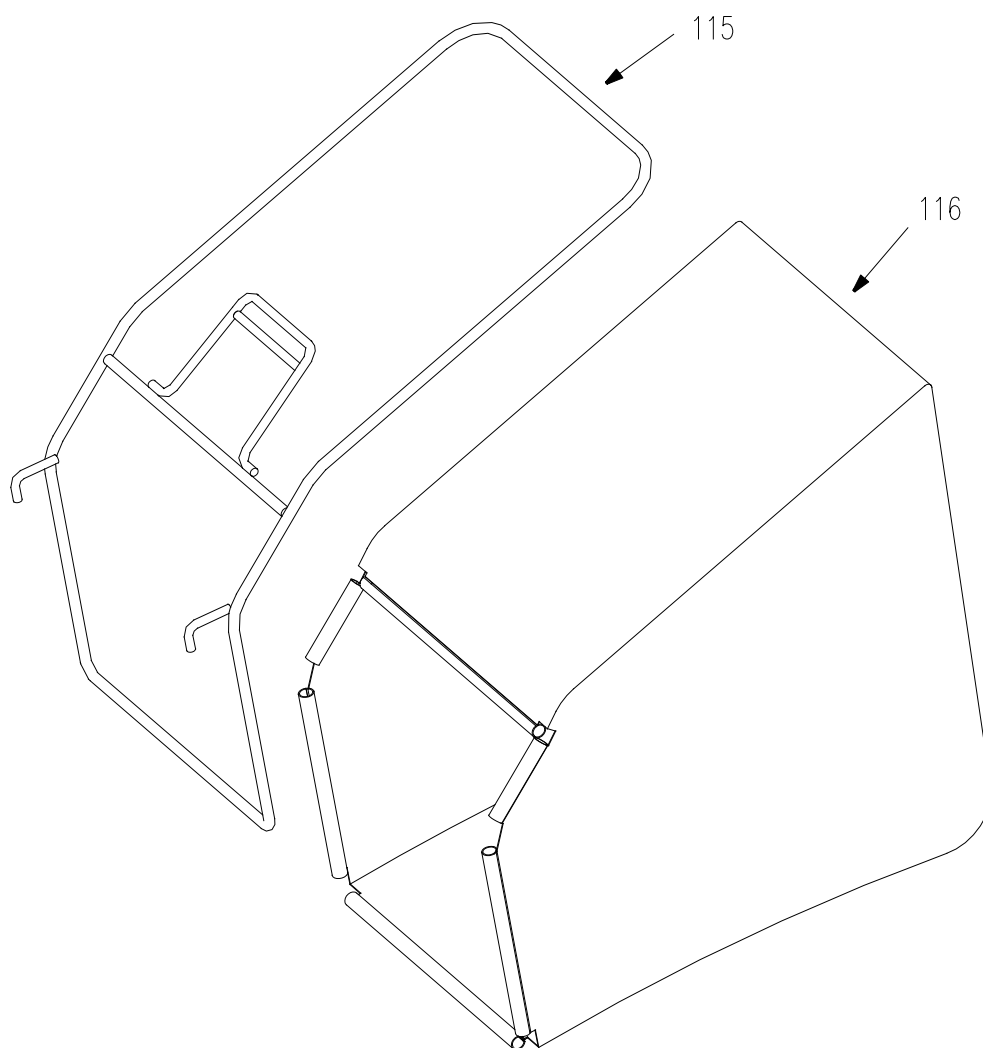

沃得集团
WORLD GROUP

GRASS BAG ASSEMBLY

REF NO	PART NO	DESCRIPTION	QUANTITY
115	2206100	Bag Frame	1
116	2206300F	Fabric Bag	1