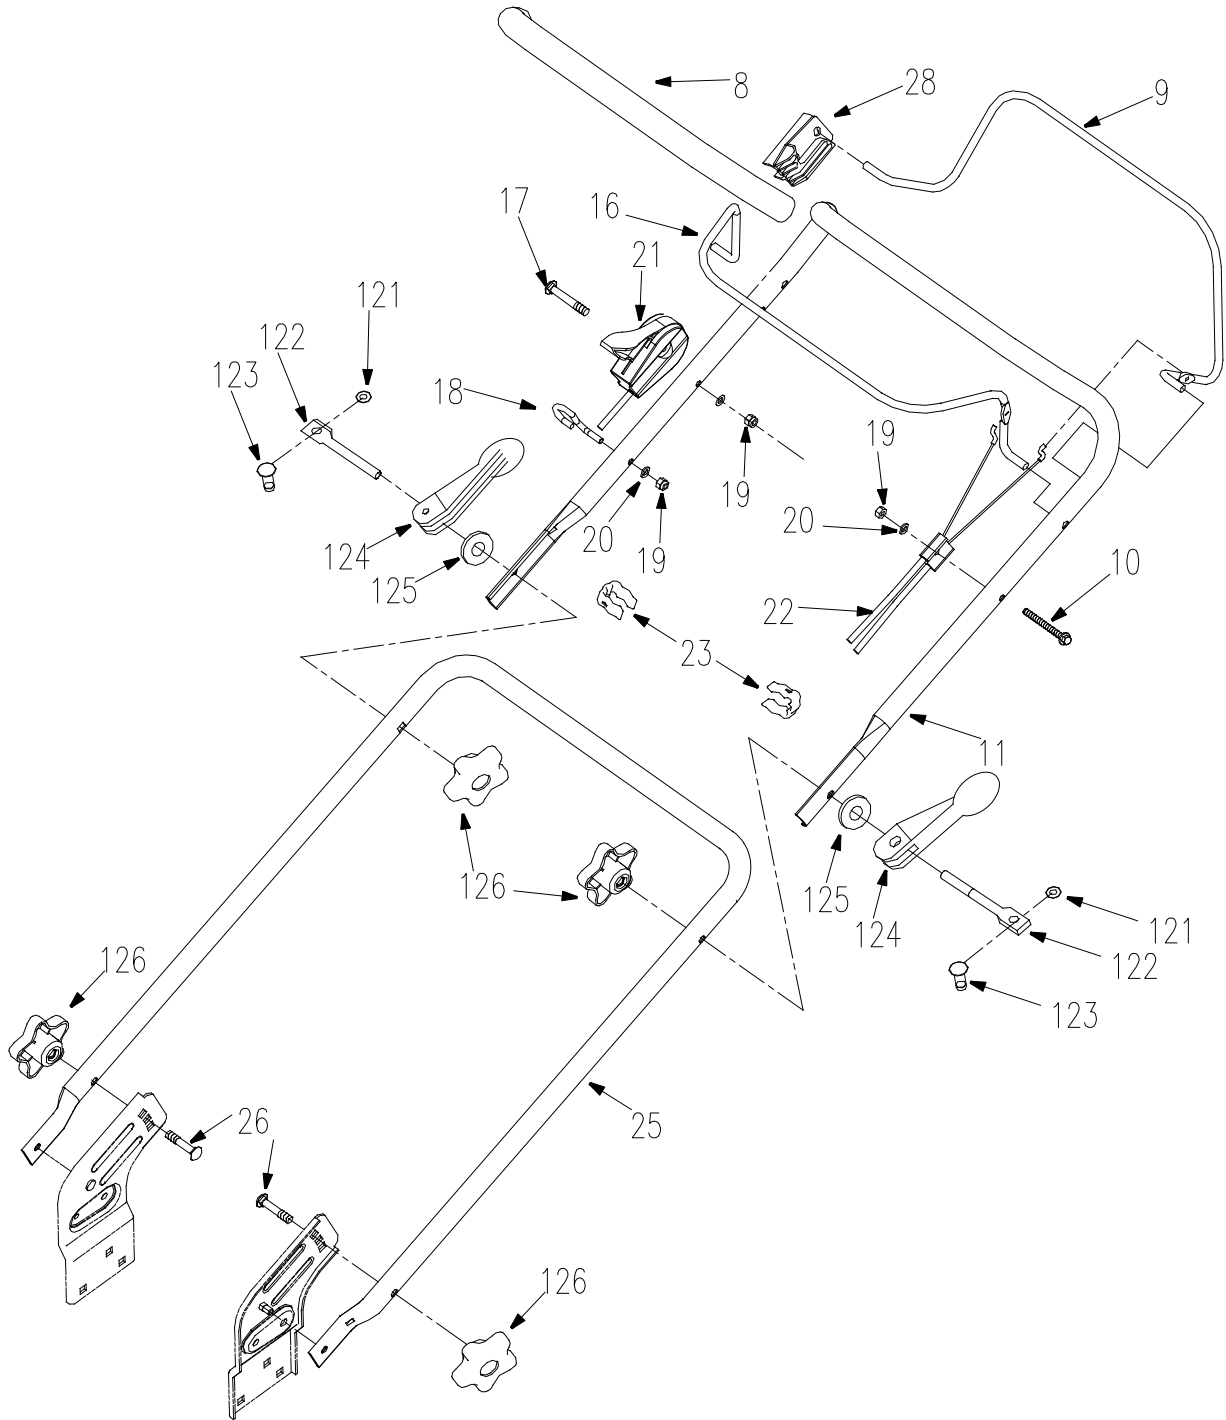

沃得集团
WORLD GROUP

HANDLEBAR & CONSOLE

REF NO	PART NO	DESCRIPTION	QUANTITY
8	2011307	Handle Grip	1
9	2203201A	Drive Clutch Leer	1
10	B820-640	Screw M6×40	1
11	2203031	Upper Handlebar	1
16	2203101	Blade Control Handle	1
17	B820-650	Screw M6×50	1
18	WORD18.6-05	Guy Hook	1
19	B6182-6	Nylon Insert Lock Nut M6mm	3
20	B97.1-6	Slice Pillow6	3
21	2215500	Throttle Control Assembly	1
22	2203351	Cable Unit	1
23	2011031	Cable Clamp	2
25	2203032	Lower Handlebar	1
26	B801-840	Square Neck Bolt M8×40mm	2
28	2203003	Bracket	1
121	B/T896-5	E-Clip 5mm	2
122	2003021	Screw	2
123	2003023	Pin Roll	2
124	2003024	Handle	2
125	2003022	Washer	2
126	XSZ56-1-09	Knob Nut M8mm	2

沃得集团
WORLD GROUP

MOWERDECKASSEMBLY

沃得集团
WORLD GROUP

MOWER DECK ASSEMBLY

REF NO	PART NO	DESCRIPTION	QUANTITY
15	XSZ56-1-17	Hair Pin	1
19	B6182-6	Nylon Insert Lock Nut M6mm	7
20	B97.1-6	Washer 6	2
29	B91-220	Roll Pin2×20	2
30	2205000A	Right Bracket	1
31	2200003A	Torsion Spring, Right	1
32	B6182-8	Looknut M8	3
33	B801-816	Square Neck Bolt M8X16mm	6
34	2200052A	Height Adjustment Rack	1
35	B5787-616	Hex Hd. Flange Bolt M6X16mm	2
36	2200021	Torsion Spring	1
37	2200060	Mulch Cover	1
38	2200063	Mounting Bracket, Discharging	1
39	2200019	Anti Rotation Bracket	1
40	2208040	Deck	1
42	B5787-835	Hex Hd. Flange Bolt M8×35mm	2
43	B5787-865	Bolt M8×65	1
46	XSS46-15A	Rear Guard	1
48	2200002A	Torsion Spring, Left	1
49	2204000A	Left Bracket	1
50	2200004	Rear Cover	1
51	2200001A	Rod, Rear Cover	1
52	4LZ2.16.4-04	Rubber Ring	1
53	2100012	Wing Nuts	1
54	2008011	Guard	1
55	B97.1-8	Washer 8	1
56	B93-8	Washer 8	1
57	2200056	V-Belt A813	1
58	2200054	Mulching Plug	1
59	2200017	Side Discharge Chute	1
60	2200036	Rubber Strip 3×25×360	1
61	2200058	Belt Cover,Right	1
62	2200057	Belt Cover,Left	1
63	B5787-612.	螺栓 M6*12	3