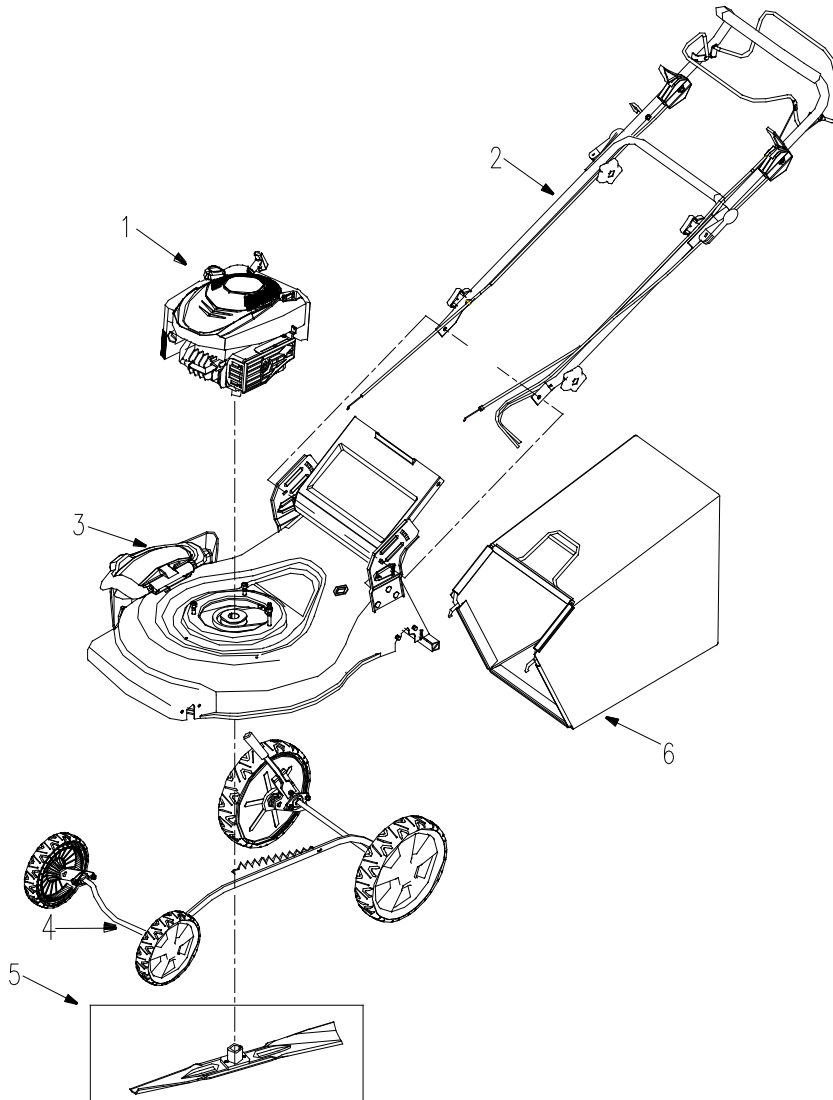

MOWER ASSEMBLY	1
HANDLEBAR & CONSOLE	2
MOWER DECK ASSEMBLY	4
DRIVE ASSEMBLY	6
BLADE ASSEMBLY	8
GRASS BAG ASSEMBLY	10

沃得集团
WORLD GROUP

MOWER ASSEMBLY

REF NO	PART NO	DESCRIPTION	QUANTITY
1		Engine	
2		Handlebar Assembly	
3		Mower Deck Assembly	
4		Drive Assembly	
5		Blade Assembly	
6		Grass Bag Assembly	

沃得集团
WORLD GROUP

HANDLEBAR & CONSOLE

REF NO	PART NO	DESCRIPTION	QUANTITY
8	2011307	Handle Grip	1
9	2203201A	Drive Clutch Leer	1
10	B820-640	Screw M6×40	1
11	2203031	Upper Handlebar	1
16	2203101	Blade Control Handle	1
17	B820-650	Screw M6×50	1
18	WORD18.6-05	Guy Hook	1
19	B6182-6	Nylon Insert Lock Nut M6mm	3
20	B97.1-6	Slice Pillow6	3
21	2215500	Throttle Control Assembly	1
22	2203351	Cable Unit	1
23	2011031	Cable Clamp	2
25	2203032	Lower Handlebar	1
26	B801-840	Square Neck Bolt M8×40mm	2
28	2203003	Bracket	1
121	B/T896-5	E-Clip 5mm	2
122	2003021	Screw	2
123	2003023	Pin Roll	2
124	2003024	Handle	2
125	2003022	Washer	2
126	XSZ56-1-09	Knob Nut M8mm	2