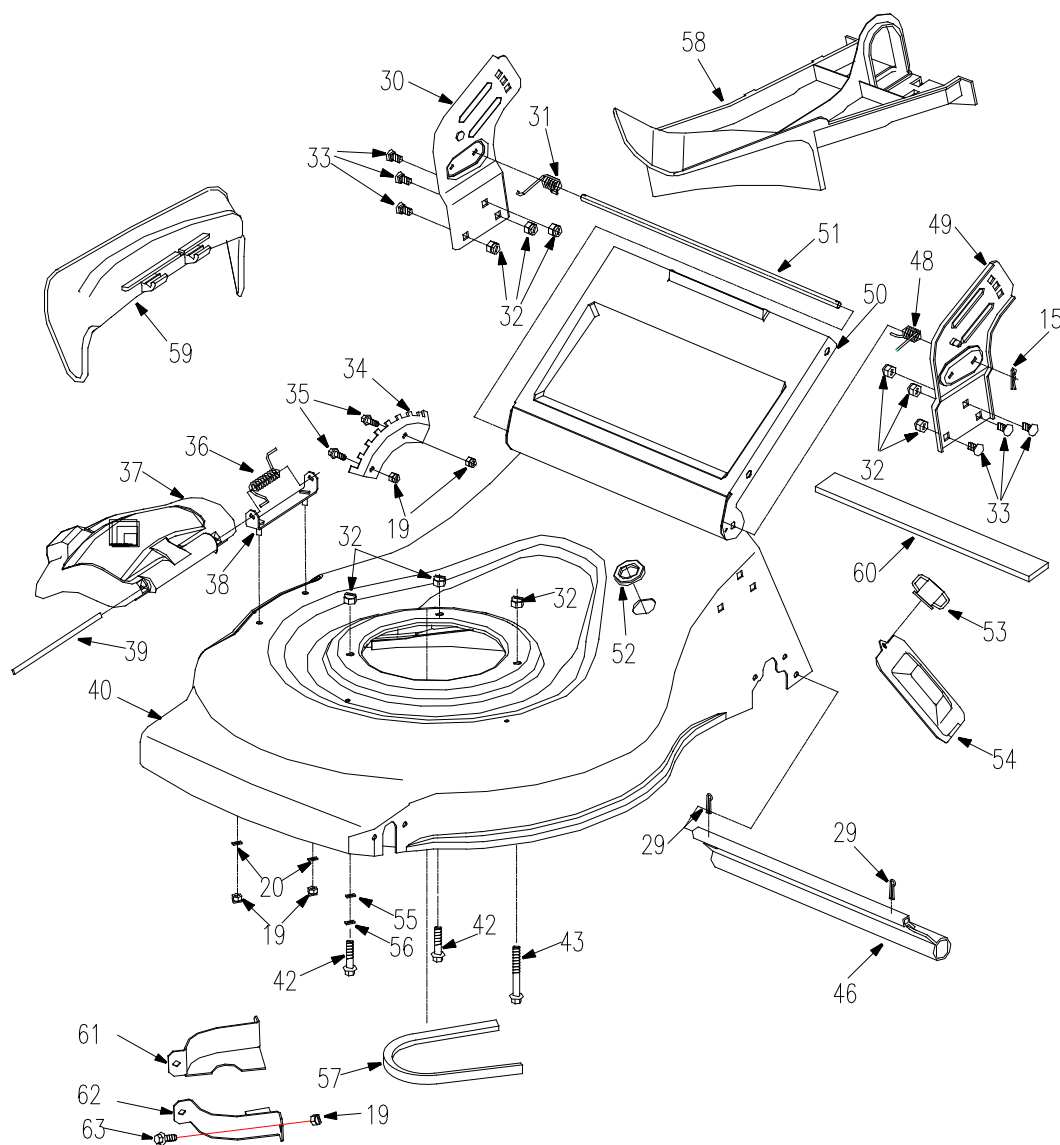

沃得集团
WORLD GROUP

HANDLEBAR & CONSOLE

REF NO	PART NO	DESCRIPTION	QUANTITY
8	2011307	Handle Grip	1
9	2203201A	Drive Clutch Leer	1
10	B820-640	Screw M6×40	1
11	2203031	Upper Handlebar	1
16	2203101	Blade Control Handle	1
17	B820-650	Screw M6×50	1
18	WORD18.6-05	Guy Hook	1
19	B6182-6	Nylon Insert Lock Nut M6mm	3
20	B97.1-6	Slice Pillow6	3
21	2215500	Throttle Control Assembly	1
22	2203351	Cable Unit	1
23	2011031	Cable Clamp	2
25	2203032	Lower Handlebar	1
26	B801-840	Square Neck Bolt M8×40mm	2
28	2203003	Bracket	1
121	B/T896-5	E-Clip 5mm	2
122	2003021	Screw	2
123	2003023	Pin Roll	2
124	2003024	Handle	2
125	2003022	Washer	2
126	XSZ56-1-09	Knob Nut M8mm	2

沃得集团
WORLD GROUP

MOWERDECKASSEMBLY

沃得集团
WORLD GROUP

MOWER DECK ASSEMBLY

REF NO	PART NO	DESCRIPTION	QUANTITY
15	XSZ56-1-17	Hair Pin	1
19	B6182-6	Nylon Insert Lock Nut M6mm	7
20	B97.1-6	Washer 6	2
29	B91-220	Roll Pin2×20	2
30	2205000A	Right Bracket	1
31	2200003A	Torsion Spring, Right	1
32	B6182-8	Looknut M8	3
33	B801-816	Square Neck Bolt M8X16mm	6
34	2200052A	Height Adjustment Rack	1
35	B5787-616	Hex Hd. Flange Bolt M6X16mm	2
36	2200021	Torsion Spring	1
37	2200060	Mulch Cover	1
38	2200063	Mounting Bracket, Discharging	1
39	2200019	Anti Rotation Bracket	1
40	2208040	Deck	1
42	B5787-835	Hex Hd. Flange Bolt M8×35mm	2
43	B5787-865	Bolt M8×65	1
46	XSS46-15A	Rear Guard	1
48	2200002A	Torsion Spring, Left	1
49	2204000A	Left Bracket	1
50	2200004	Rear Cover	1
51	2200001A	Rod, Rear Cover	1
52	4LZ2.16.4-04	Rubber Ring	1
53	2100012	Wing Nuts	1
54	2008011	Guard	1
55	B97.1-8	Washer 8	1
56	B93-8	Washer 8	1
57	2200056	V-Belt A813	1
58	2200054	Mulching Plug	1
59	2200017	Side Discharge Chute	1
60	2200036	Rubber Strip 3×25×360	1
61	2200058	Belt Cover,Right	1
62	2200057	Belt Cover,Left	1
63	B5787-612.	螺栓 M6*12	3