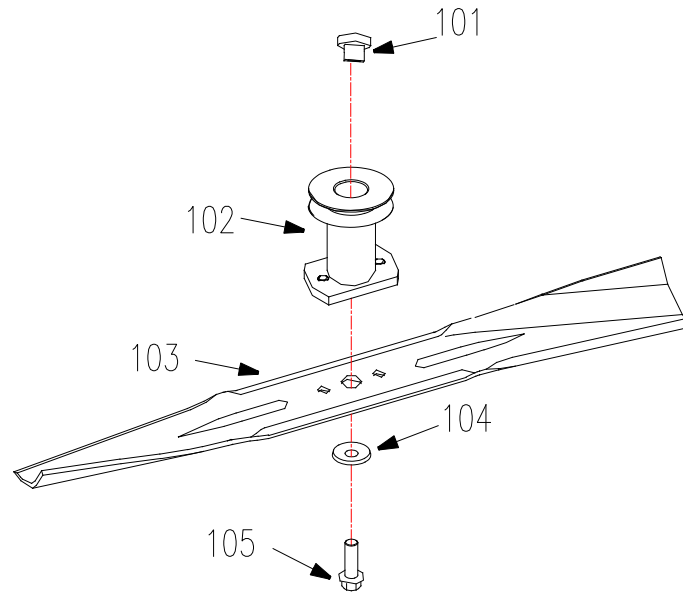

沃得集团
WORLD GROUP

BLADE ASSEMBLY

REF NO	PART NO	DESCRIPTION	QUANTITY
101	2019001	Bushing	1
102	2012100D	Blade Adaptor Pulley	1
103	2200039	Blade	1
104	XSZ56-2-17	Washer	1
105	2200010	Hex Hd. Bolt 3/8" -24 /1" x2"	1