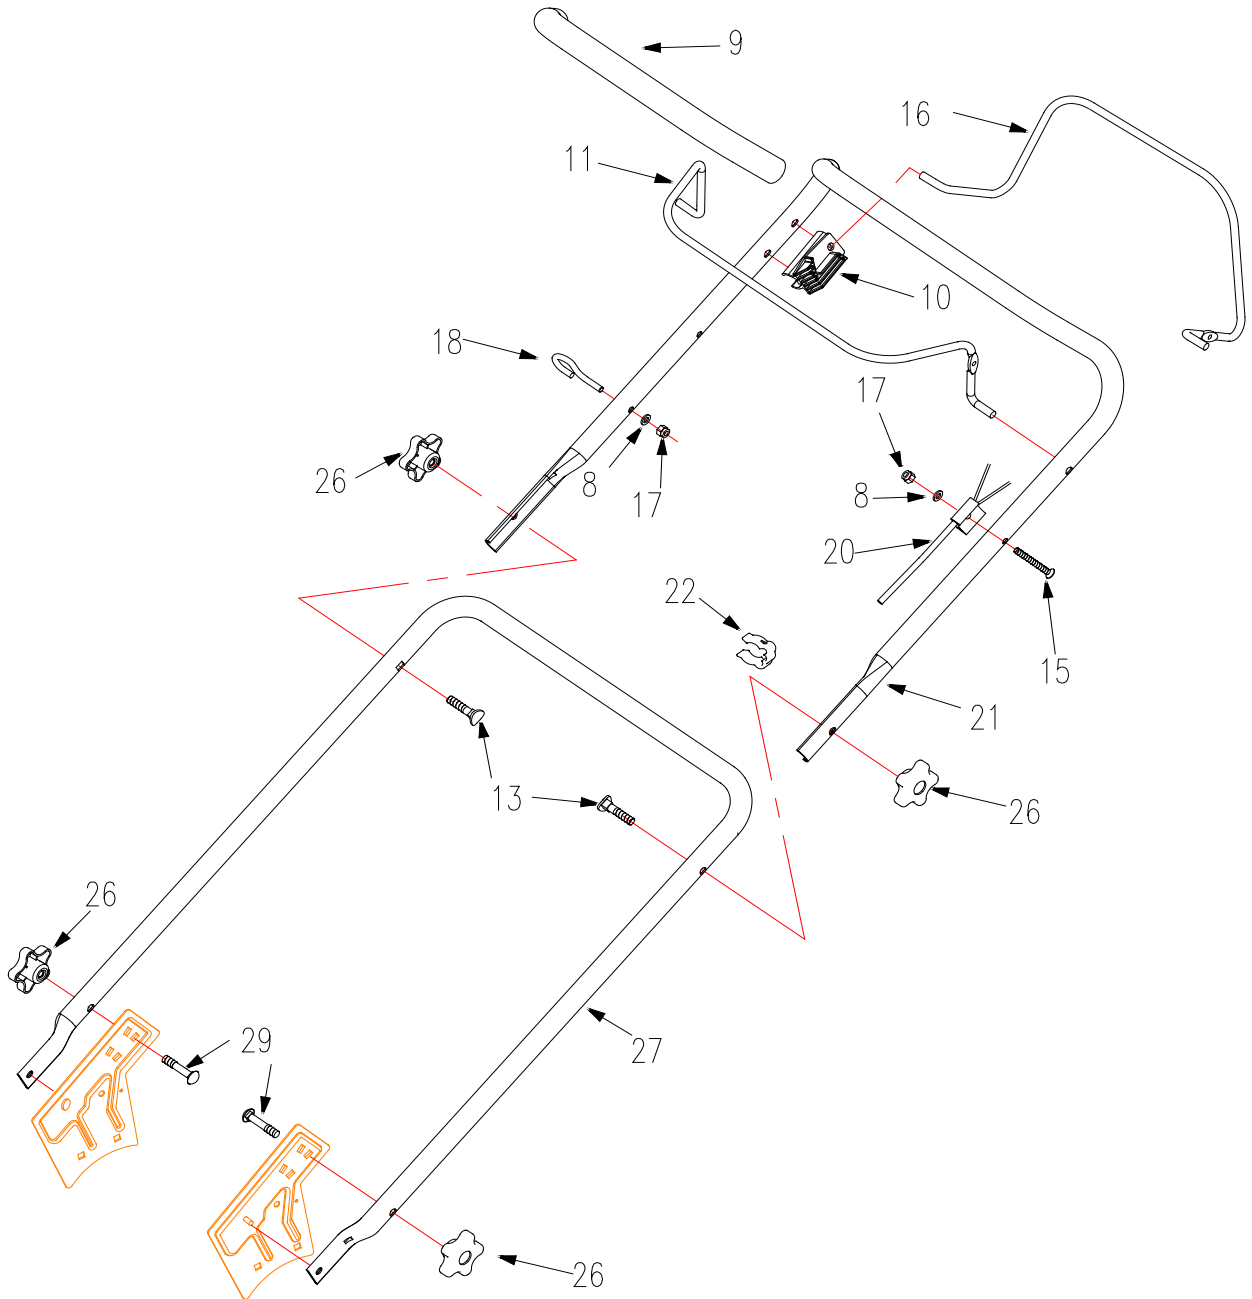

沃得集团
WORLD GROUP

HANDLEBAR & CONSOLE

HANDLEBAR & CONSOLE

REF NO	PART NO.	DESCRIPTION	QUANTITY
8	GB97.1-06	Washer 6	2
9	2011307	Handle Grip	1
10	2203003	Bracket	1
11	2003101	Blade Control Handle	1
13	XSZ56-1-15	Bolt	2
15	GB820-06035	Screw M6×35	1
16	2003201A	Drive Clutch Lever	1
17	GB923-06	Nut M6mm	2
18	WORD18.6-05	Guy Hook	1
20	2100625	Cable Unit	1
21	2003002	Upper Handlebar	1
22	2011031	Cable Clamp	1
26	XSZ56-1-09	Knob Nut M8mm	4
27	2013301	Lower Handlebar	1
29	GB801-08025	Bolt M8×25mm	2