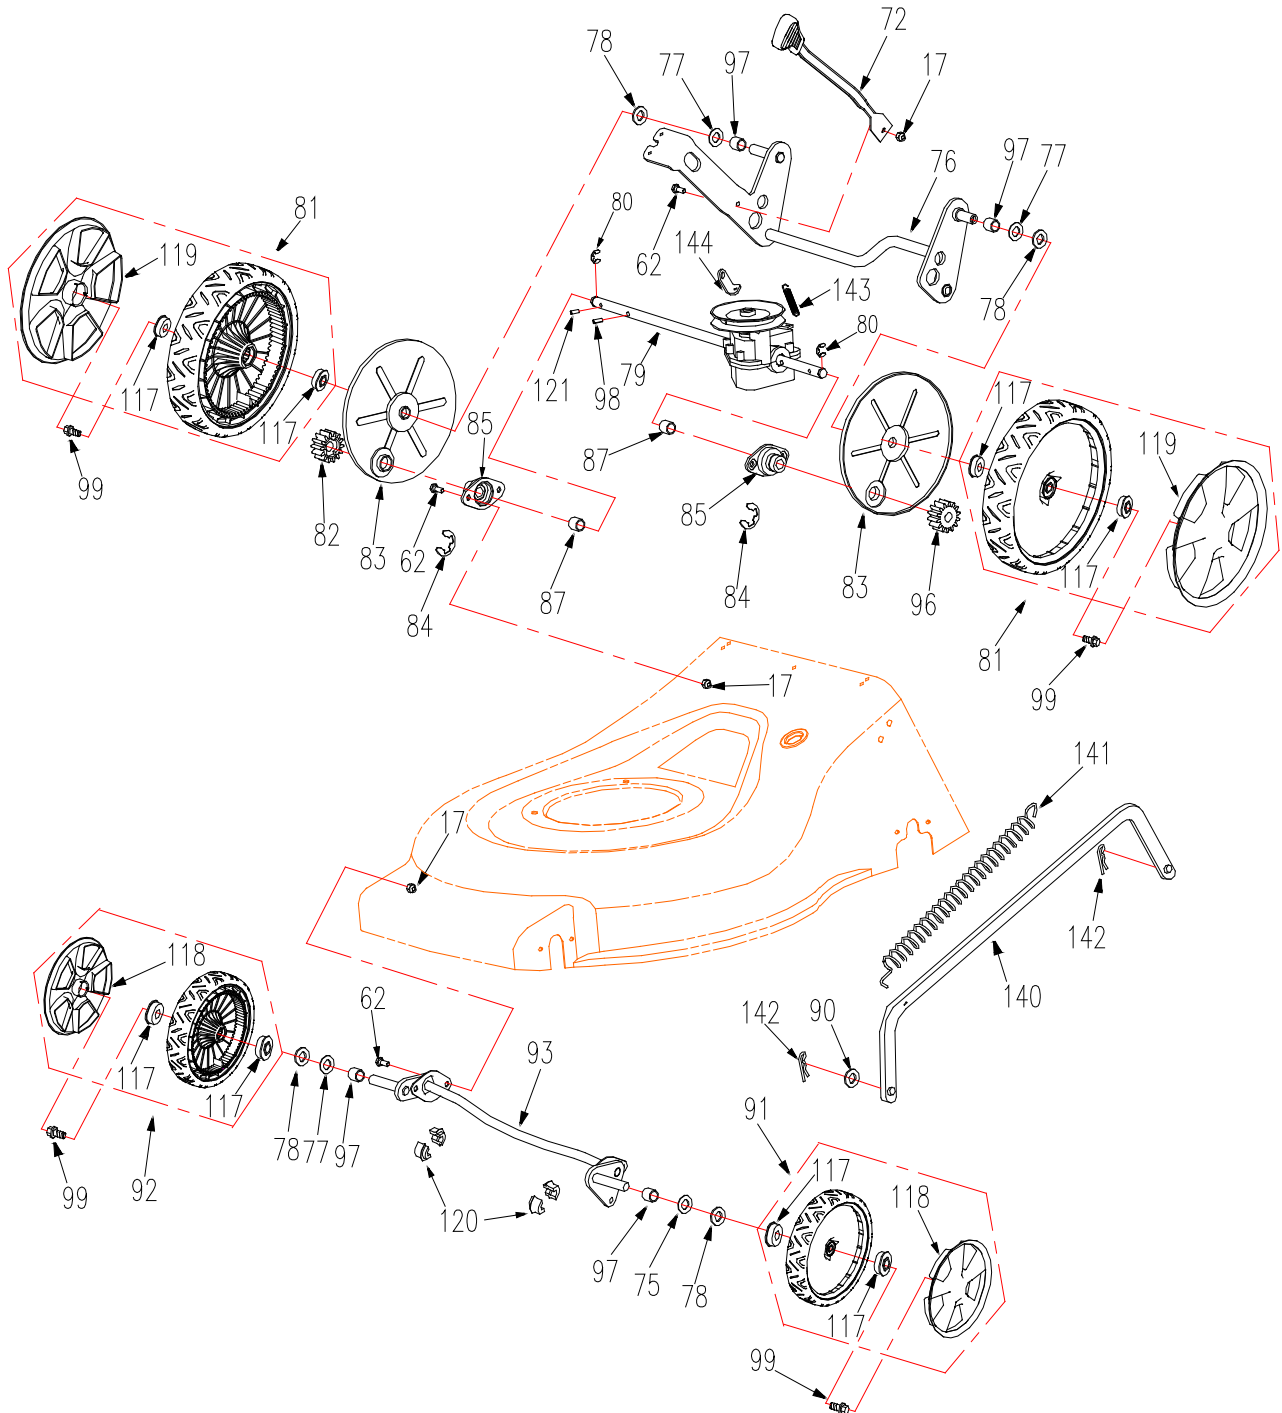

沃得集团
WORLD GROUP

MOWER DECK ASSEMBLY

REF	PART NO.	DESCRIPTION	QUANTI
8	GB97.1-06	Washer 6	2
17	GB6182-06	Nut M6mm	5
30	GB6182-08	Looknut M8	8
31	2012006	Torsion Spring	1
32	GB16674.1-06020	Bolt M6×20mm	1
33	GB93-06	Washer 6	1
34	GB96-06	Washer 6	3
35	GB91-02016	Pin2×16	2
37	2100350	Rod, Rear Cover	1
38	2100466	Rear Cover	1
41	2204000A	Left Bracket	1
42	2012003	Rear Cover Bracket	1
44	GB5285-55190	Self Tapping Screws St5.5*19	6
47	2012010	Mulching Plug	1
48	GB97.1-08	Washer 8	1
49	2012013	V-Belt A800	1
50	2000066	Belt cover	1
51	GB16674.1-08040	Bolt M8×40mm	3
52	2100012	Wing Nut	1
53	2008011	Guard	1
54	GB93-08	Washer 8	1
55	2000019	Anti Rotation Bracket	1
56	2012820A	Deck	1
57	2000016	Mulch Cover	1
58	2013008	Side Discharge Chute	1
59	2200021	Torsion Spring	1
60	2213000	Mounting Bracket, Discharging Chute	1
61	2011068	Height Adjustment Rack	1
62	GB16674.1-06016	Bolt M6X16mm	3
65	4LZ2.16.4-04	Rubber Ring	1
67	2205000A	Right Bracket	1
68	GB801-08016	Bolt M8X16mm	4
69	2011073	Guard	1
135	2013009	Grass Comb	1
138	GB5285-55130F	Self Tapping Screws St5.5*13F	6

沃得集团
WORLD GROUP

DRIVE ASSEMBLY

REFNO	PART NO.	DESCRIPTION	QUANTITY
17	GB6182-06	Nut M6mm	9
62	GB16674.1-06016	Bolt M6X16mm	9
72	2011720A	Handle	1
75	2012012	Washer	1
76	2011051	Rear Axle Assembly	1
77	GB97.1-12	Washer 12	3
78	GB955-12	Washer 12	4
79	84787	GT Transmission	1
80	GB896-09	E-Clip 9mm	2
81	01110	Rear Wheel 11"	2
82	2200033	Pinion Gear, Right	1
83	0110001	Cover	2
84	XSZ56-2-06	E-Clip 19mm	2
85	2207002B	Bearing Housing	2
87	2207001	Bushing	2
90	2000086	Slice Pillow	-
91	00800	Wheel 8"	2
93	2012900	Front Shaft Assembly	1
96	2200032	Pinion Gear, Left	1
97	2007401	Bushing	4
98	GB879-05016	Pin 5×16mm	2
99	GB16674.1-08016	Bolt M8X16mm	4
117	2201002	Bearing	8
118	00810	Hub Cap	2
119	01111	Hub Cap	2
120	WORD18-01	Bearing	4
121	XSZ56-2-08	Roll Pin	2
140	2012200	Haul Shank Seam	1
141	2200053	Tension Spring	1
142	XSZ56-1-17	Hair Pin	2
143	2012016	Transmission Tension Spring	1
144	2100496	Bracket Plate	1