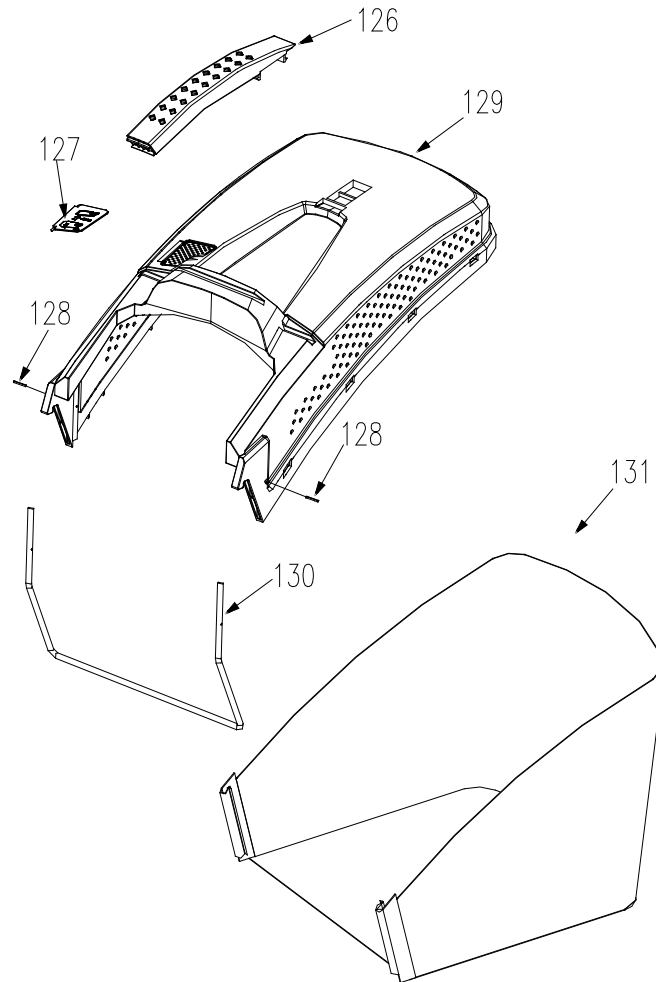

沃得集团
WORLD GROUP

DRIVE ASSEMBLY

REFNO	PART NO.	DESCRIPTION	QUANTITY
17	GB6182-06	Nut M6mm	9
62	GB16674.1-06016	Bolt M6X16mm	9
72	2011720A	Handle	1
75	2012012	Washer	1
76	2011051	Rear Axle Assembly	1
77	GB97.1-12	Washer 12	3
78	GB955-12	Washer 12	4
79	84787	GT Transmission	1
80	GB896-09	E-Clip 9mm	2
81	01110	Rear Wheel 11"	2
82	2200033	Pinion Gear, Right	1
83	0110001	Cover	2
84	XSZ56-2-06	E-Clip 19mm	2
85	2207002B	Bearing Housing	2
87	2207001	Bushing	2
90	2000086	Slice Pillow	-
91	00800	Wheel 8"	2
93	2012900	Front Shaft Assembly	1
96	2200032	Pinion Gear, Left	1
97	2007401	Bushing	4
98	GB879-05016	Pin 5×16mm	2
99	GB16674.1-08016	Bolt M8X16mm	4
117	2201002	Bearing	8
118	00810	Hub Cap	2
119	01111	Hub Cap	2
120	WORD18-01	Bearing	4
121	XSZ56-2-08	Roll Pin	2
140	2012200	Haul Shank Seam	1
141	2200053	Tension Spring	1
142	XSZ56-1-17	Hair Pin	2
143	2012016	Transmission Tension Spring	1
144	2100496	Bracket Plate	1

BLADE ASSEMBLY

REF NO	PART NO.	DESCRIPTION	QUANTITY
101	1819001	Bushing	1
102	2012100D	Blade Adaptor Pulley	1
103	2000002D	Blade	1
104	XSZ56-2-17	Washer	1
105	2200010	Bolt	1

GRASS BAG ASSEMBLY

REFNO	PART NO.	DESCRIPTION	QUANTITY
126	2100463A	Grass Bag Handle	1
127	2100446A	Access Plate	1
128	GB879-25130	pin 2.5x13	2
129	2100447A	Grass Bag Cover	1
130	2012611	Bag Frame	1
131	2012620C	Grass Bag Assembly	1