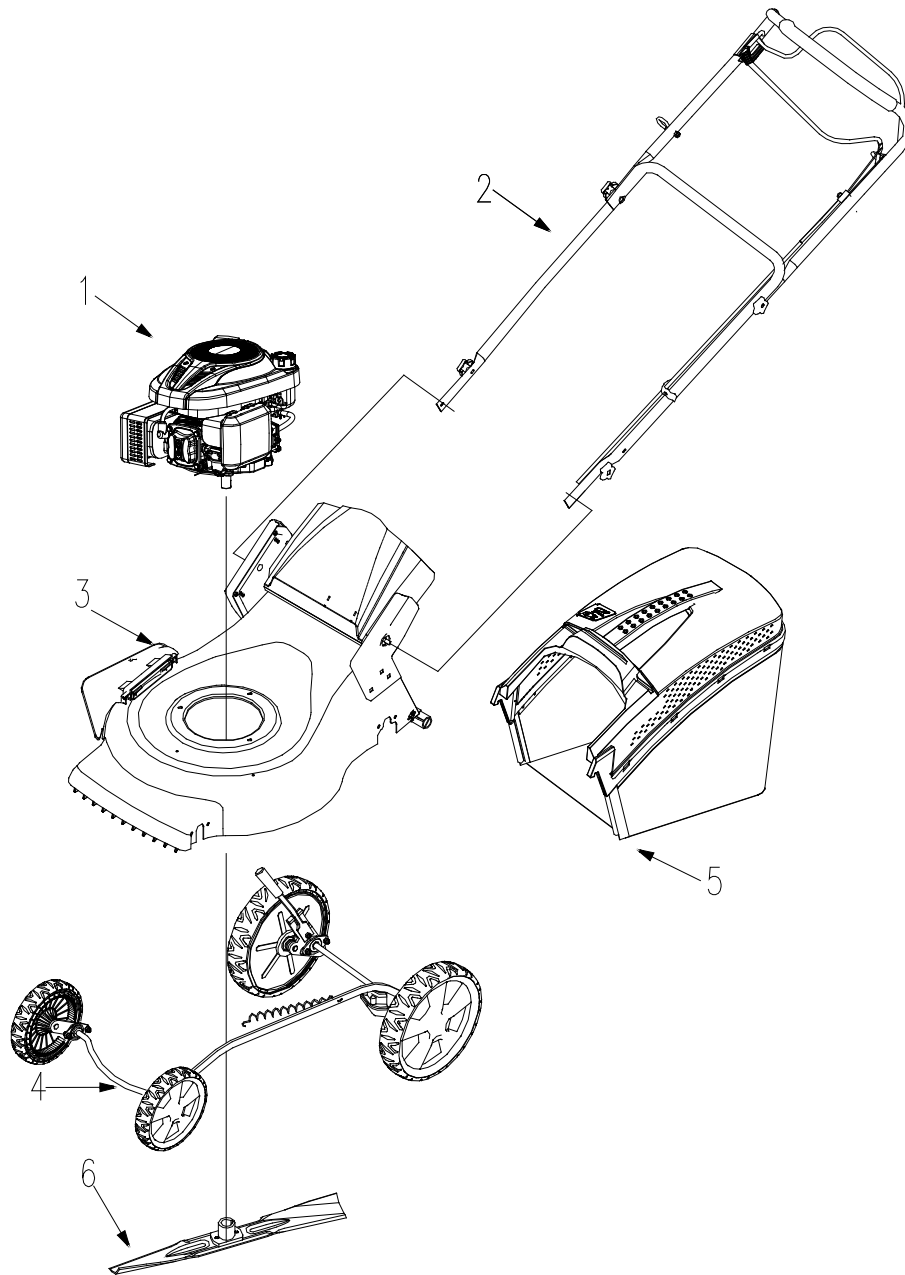

MOWER ASSEMBLY	1
HANDLEBAR & CONSOLE	2
MOWER DECK ASSEMBLY	4
DRIVE ASSEMBLY	6
BLADE ASSEMBLY	8
GRASS BAG ASSEMBLY	9

沃得集团
WORLD GROUP

MOWER ASSEMBLY

REF NO	PART NO.	DESCRIPTION	QUANTITY
1		LC1P70FA	
2		handlebar& console	
3		Mower deck assembly	
4		drive assembly	
5		grass bag assembly	
6		blade assembly	

沃得集团
WORLD GROUP

MOWER DECK ASSEMBLY

REF	PART NO.	DESCRIPTION	QUANTI
8	GB97.1-06	Washer 6	2
17	GB6182-06	Nut M6mm	5
30	GB6182-08	Looknut M8	8
31	2012006	Torsion Spring	1
32	GB16674.1-06020	Bolt M6×20mm	1
33	GB93-06	Washer 6	1
34	GB96-06	Washer 6	3
35	GB91-02016	Pin2×16	2
37	2100350	Rod, Rear Cover	1
38	2100466	Rear Cover	1
41	2204000A	Left Bracket	1
42	2012003	Rear Cover Bracket	1
44	GB5285-55190	Self Tapping Screws St5.5*19	6
47	2012010	Mulching Plug	1
48	GB97.1-08	Washer 8	1
49	2012013	V-Belt A800	1
50	2000066	Belt cover	1
51	GB16674.1-08040	Bolt M8×40mm	3
52	2100012	Wing Nut	1
53	2008011	Guard	1
54	GB93-08	Washer 8	1
55	2000019	Anti Rotation Bracket	1
56	2012820A	Deck	1
57	2000016	Mulch Cover	1
58	2013008	Side Discharge Chute	1
59	2200021	Torsion Spring	1
60	2213000	Mounting Bracket, Discharging Chute	1
61	2011068	Height Adjustment Rack	1
62	GB16674.1-06016	Bolt M6X16mm	3
65	4LZ2.16.4-04	Rubber Ring	1
67	2205000A	Right Bracket	1
68	GB801-08016	Bolt M8X16mm	4
69	2011073	Guard	1
135	2013009	Grass Comb	1
138	GB5285-55130F	Self Tapping Screws St5.5*13F	6