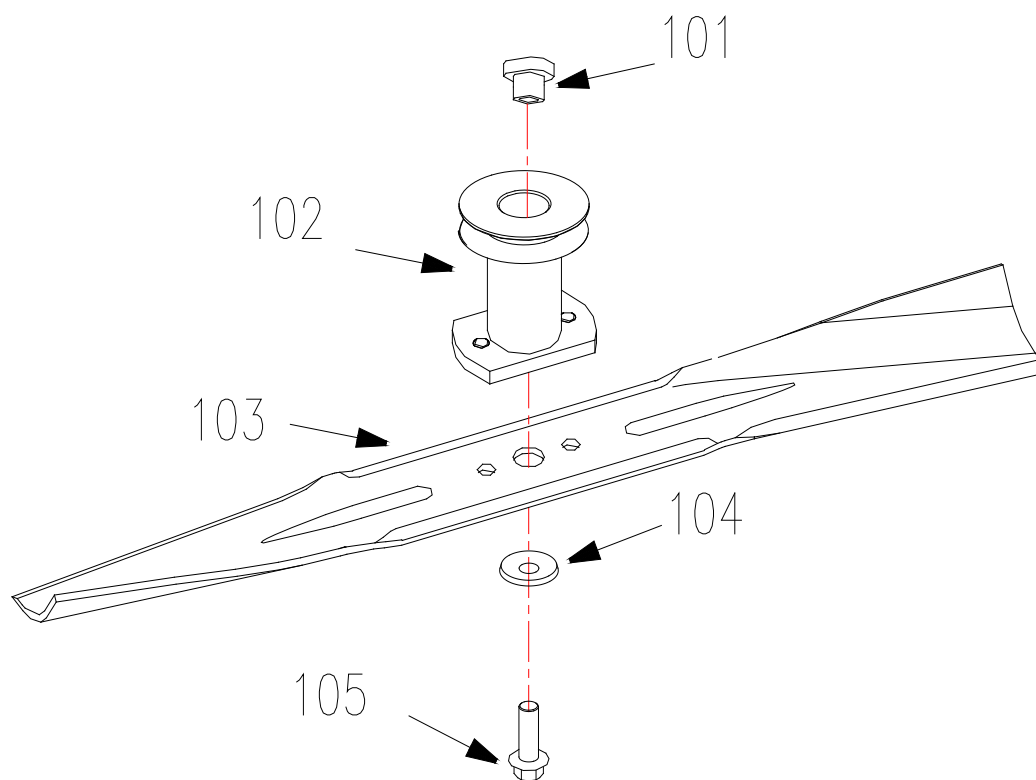

沃得集团
WORLD GROUP

DRIVE ASSEMBLY

REFNO	PART NO.	DESCRIPTION	QUANTITY
17	GB6182-06	Nut M6mm	9
62	GB16674.1-06016	Bolt M6X16mm	9
72	2011720A	Handle	1
75	2012012	Washer	1
76	2011051	Rear Axle Assembly	1
77	GB97.1-12	Washer 12	3
78	GB955-12	Washer 12	4
79	84787	GT Transmission	1
80	GB896-09	E-Clip 9mm	2
81	01110	Rear Wheel 11"	2
82	2200033	Pinion Gear, Right	1
83	0110001	Cover	2
84	XSZ56-2-06	E-Clip 19mm	2
85	2207002B	Bearing Housing	2
87	2207001	Bushing	2
90	2000086	Slice Pillow	-
91	00800	Wheel 8"	2
93	2012900	Front Shaft Assembly	1
96	2200032	Pinion Gear, Left	1
97	2007401	Bushing	4
98	GB879-05016	Pin 5×16mm	2
99	GB16674.1-08016	Bolt M8X16mm	4
117	2201002	Bearing	8
118	00810	Hub Cap	2
119	01111	Hub Cap	2
120	WORD18-01	Bearing	4
121	XSZ56-2-08	Roll Pin	2
140	2012200	Haul Shank Seam	1
141	2200053	Tension Spring	1
142	XSZ56-1-17	Hair Pin	2
143	2012016	Transmission Tension Spring	1
144	2100496	Bracket Plate	1

BLADE ASSEMBLY

REF NO	PART NO.	DESCRIPTION	QUANTITY
101	1819001	Bushing	1
102	2012100D	Blade Adaptor Pulley	1
103	2000002D	Blade	1
104	XSZ56-2-17	Washer	1
105	2200010	Bolt	1

GRASS BAG ASSEMBLY

REFNO	PART NO.	DESCRIPTION	QUANTITY
126	2100463A	Grass Bag Handle	1
127	2100446A	Access Plate	1
128	GB879-25130	pin 2.5x13	2
129	2100447A	Grass Bag Cover	1
130	2012611	Bag Frame	1
131	2012620C	Grass Bag Assembly	1